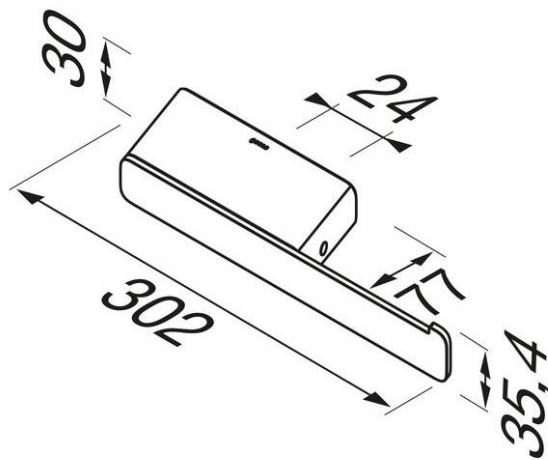

Brand : Geesa, Netherlands  
 Name : Shift Chrome – Toilet roll holder without cover with shelf  
 Item Code : 9924-02  
 Designer : Geesa  
 Color / Finish : Chrome  
 Dimensions : Overall (LxWxH in cm)  
 30.2 x 7.7x 3.5 cm

Product info:

- Finishing: Chrome
- Material: Brass; Stainless steel
- Mounting type: Screws
- Mounting set included: Yes
- Center to center distance (mm): 24
- Weight limit (kg): 3
- *Perfect for putting your mobile phone or keys*